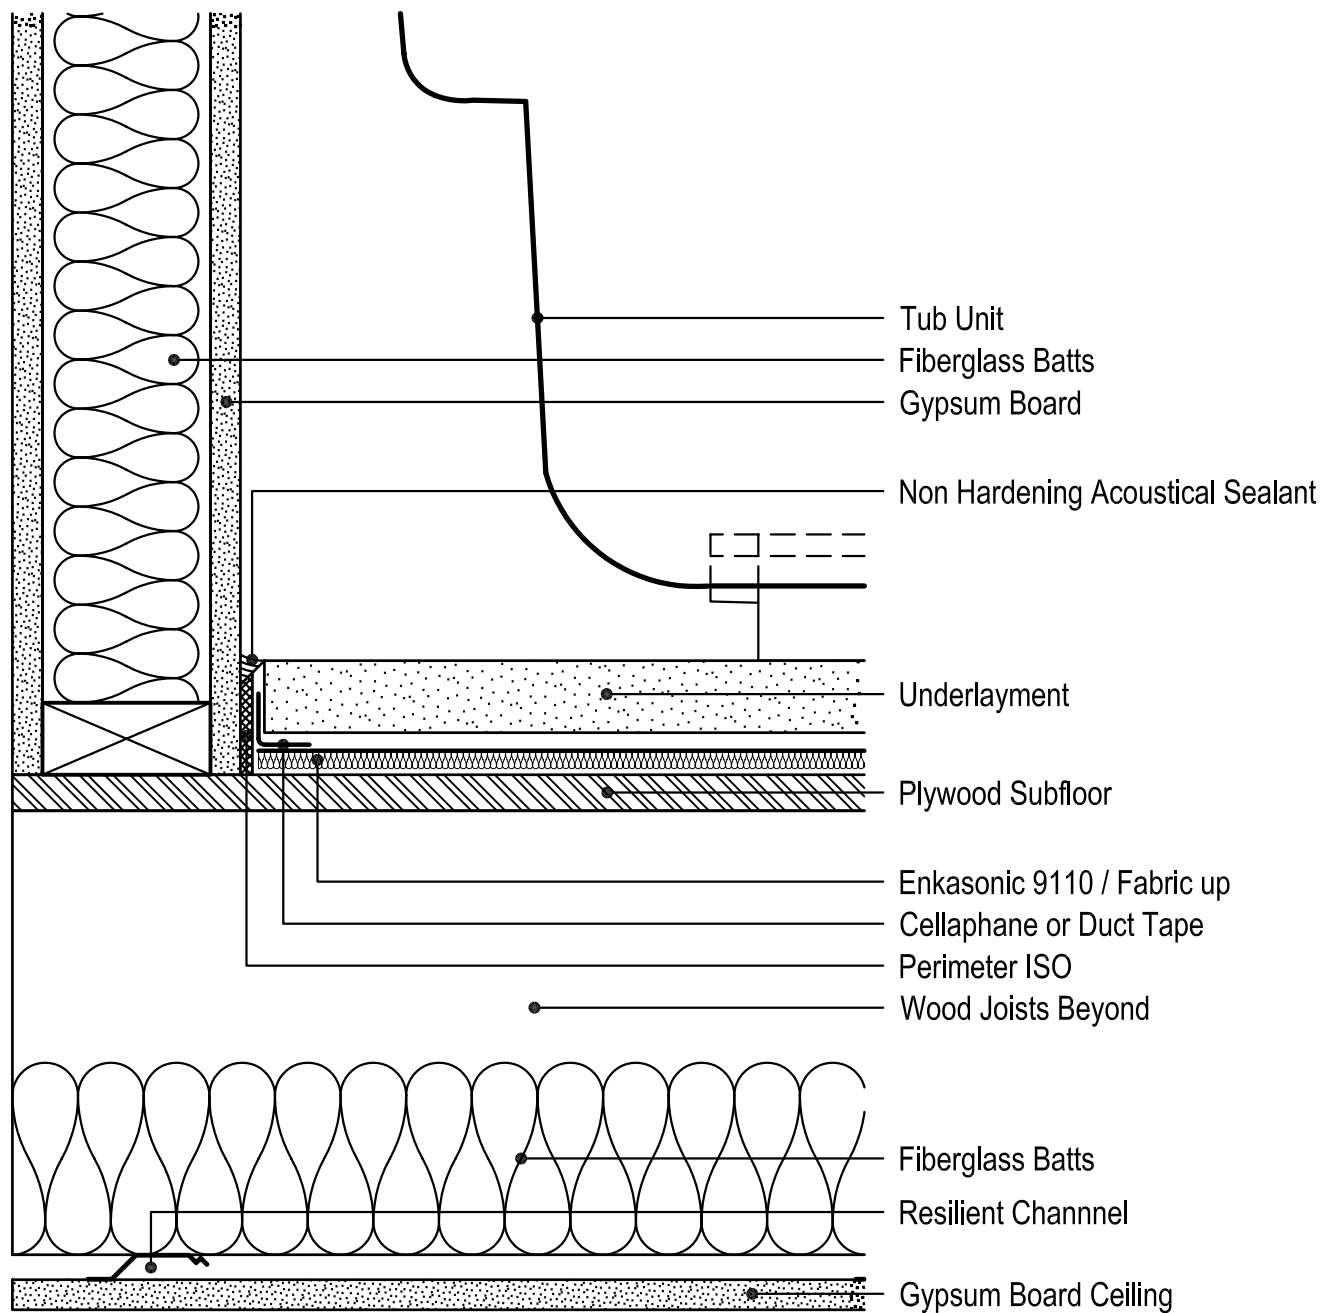

EnkaTech Details

Enkasonic 9110

COLBOND

ES 203

Wall/Floor Detail
Section View

Referenced Products

Enkasonic 9110
Enkasonic Perimeter ISO

Notice

The information provided in this technical detail is presented by way of illustration only and will not apply to every installation. Product application will vary as a result of site conditions, installation procedures and other factors specific to the particular

Colbond Inc.

Sand Hill Road
PO Box 1057
Enka, NC 28728
enka-engineered@colbond.com

Tel. (+1) 828 665-5050
Toll Free (+1) 800 365-7391
Fax (+1) 828 665-5009
www.colbond-usa.com